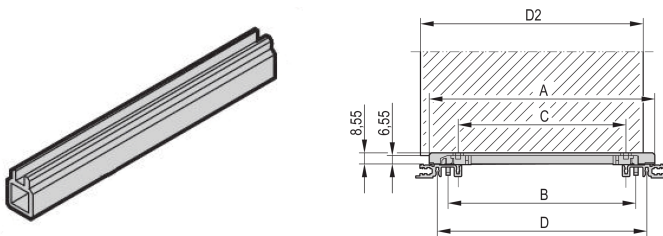

# Guide Rail Multi Piece, Mid-Piece, Plastic Extrusion, 280 mm, 2 mm Groove Width, Grey, 10 Pieces

## NUMĂR DE CATALOG

**34564-893**

Guide rail mid-piece for individual multi-piece guide rails out of plastic or Aluminum extrusion. Suitable for Standard, Accessory, 4.4" PCB types and end pieces with coding.

## CARACTERISTICI

Middle profile for mounting guide rails for 2 mm groove width

2 plastic end pieces are required; these are pushed on to both ends of the middle profile

Guide rails can be clipped into horizontal rails (Al extrusion) or into 1.5 mm thick plates

## DETALII SUPLIMENTARE DESPRE PRODUS

Delivery may be in Standard Pack Quantity (SPQ). Pricing is per individual item.

One guide rail consists of 1 pair of head pieces and 1 profile piece.

Please take into consideration that deliveries may be carried out in the stated SPQs (SPQ, e.g. 5 pieces, 10 pieces, 50 pieces, etc.). Differing order quantities (e.g. 2 pieces) may be changed to the next possible delivery quantity = Standard Pack Quantity.