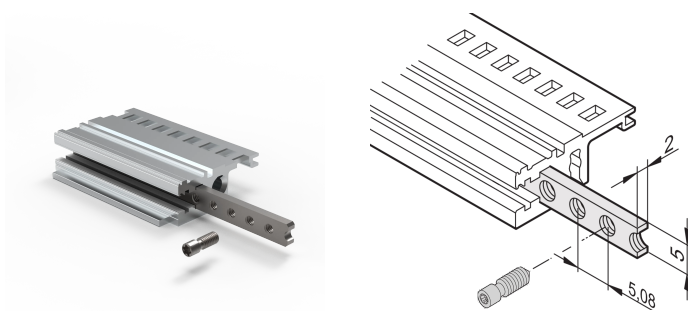

Horizontal Rails Threaded Insert, M2.5, 1000 mm

NUMĂR DE CATALOG

34565-196

The threaded insert is a metal strip with thread M2.5 and allows the fixing of front panels.

CERTIFICATIONS

CARACTERISTICI

The collar screws used for fixing partial-width front panels must be 12.3 mm long

Usable for all horizontal rails

ATTRIBUTE PRODUS

Rack Width: 196HP

Package Quantity: 1

Finish: Oțel Zincat

Length: 1000.26mm

Material: Oțel

Product Family: EuropacPRO; RatiopacPRO; RatiopacPRO AIR; CompacPRO; PropacPRO; Inpac

Product Type: Threaded Insert

Works With: Subracks; Cases

Net Weight: 0.08kg

DETALII SUPLIMENTARE DESPRE PRODUS

Please take into consideration that deliveries may be carried out in the stated SPQs (SPQ, e.g. 5 pieces, 10 pieces, 50 pieces, etc.). Differing order quantities (e.g. 2 pieces) may be changed to the next possible delivery quantity = Standard Pack Quantity.