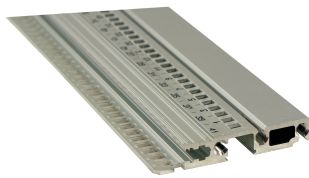

Horizontal Rail, Front, Type R-LD, Rugged, Long Lip , 40 HP

NUMĂR DE CATALOG

34566-340

Combinations of horizontal rails and side panels

„+“ can be combined, „-“ combination not recommended

	Light 1	FlexView 1	Heavy 1 HP	Rugged 1 HP
Horizontal rail	+	+	+	+
Horizontal rail	+	+	+	+
Horizontal rail	+	+	-	-
Horizontal rail	+	+	-	-

Light 1 HP
FlexView 1
Heavy 1 HP
Rugged 1 HP

The rugged horizontal rail type can handle shock and vibration up to 25 g. It enables the use of IEEE handles.

CERTIFICATIONS

CARACTERISTICI

Type R-LD "rugged" horizontal rails with 3-hole fixing for increased robustness

For insertion/extraction of CompactPCI or, VME64x boards

With HP units printed from 28 HP upwards

Length 20, 28, 40, 42, 63, 84 HP or 1000 mm

Aluminum extrusion, anodized finish, conductive contact surface, with HP markings

ATTRIBUTE PRODUS

Rack Width: 40HP

Package Quantity: 1

Finish: Anodized

Length: 208.28mm

Material: Aluminiu

Product Family: EuropacPRO

Product Type: Horizontal Rail