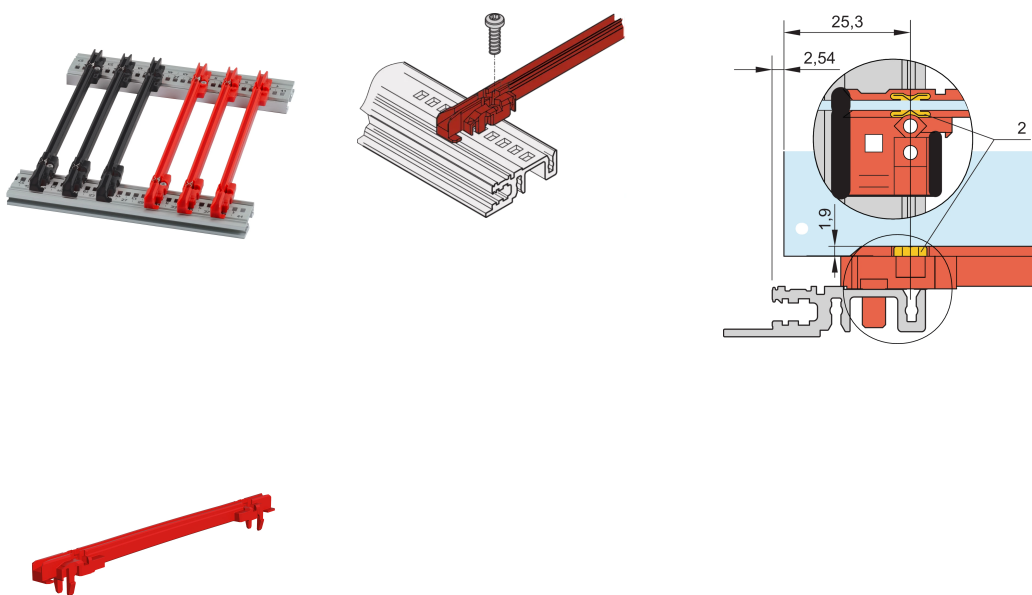

Guide Rail Standard Type, PC, 70 mm, 2 mm Groove Width, Red

NUMĂR DE CATALOG

34568-230

New generation of accessory type guide rails for PCBs or plug-in units. Forms a reliable interface between the subrack mechanics and the sub-assemblies.

CERTIFICATIONS

CARACTERISTICI

NEW generation Standard type plastic guide rails for reliable retention of PCBs or plug-in units

Significantly increased stability, due to a optimized design and high quality material (PC)

Improved fire safety properties, fulfills EN 45545-2 requirement sets R22, R23 and R24 with HL3

"Halogen-Free", according to IEC 61249-2-21

Can be clipped into horizontal rails (Al extrusion) or into 1.5 mm thick plates

Can be bolted to the horizontal rails Type H and R for higher shock and vibration requirements

Optional ESD clip for an conductive contact between PCB and horizontal rail available

Storage temperature: from -40 °C ... 130 °C