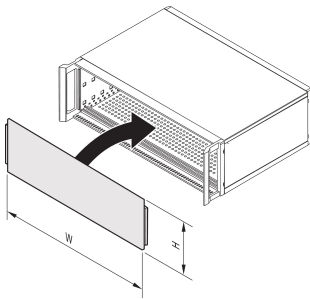

Front Panel, Full Width, Slotted, Unshielded for RatiopacPRO 4 U, AIR 5 U, 84 HP, 2.5 mm, Al, Front Anodized, Rear Conductive

NUMĂR DE CATALOG

34571-612

Full-width front panel, slotted, unshielded.

CERTIFICATIONS

CARACTERISTICI

Inserted between side panel and molded parts such as trim, 19" mounting bracket or handle

Front panels can also be used as rear panels

Fixes without screws (special horizontal rails cover the edges of the front panel and hold them in place)

Shielded (rear conductive); for a conductive connection with the case please order EMC sealing (stainless steel) separately

ATRIBUTE PRODUS

Rack Height: 4U

Rack Width: 84HP

Package Quantity: 1

Accessory Type: Front panel

Front Finish: Anodized

Rear Finish: Conductive

Treated Edges: No

Depth (D): 2.5mm

Finish: Anodized; Passivated

Height (H): 172.9mm

Material: Aluminiu

Product Type: Front Panel