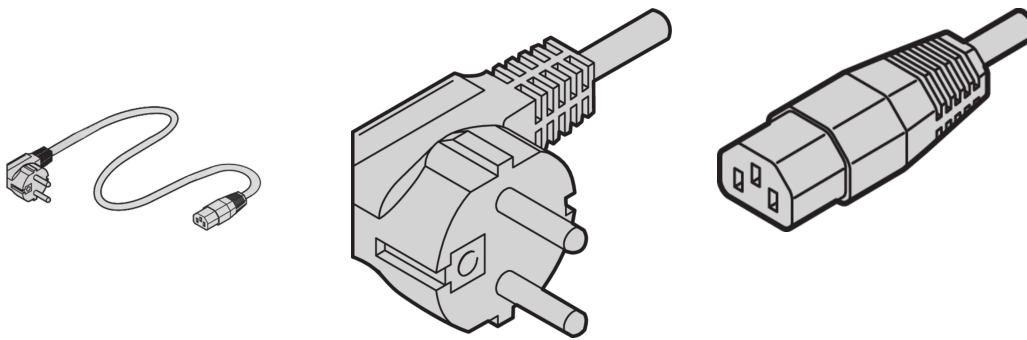

# Mains Cable, SCHUKO/UTE to IEC C13, 2.5 m, Grey

## NUMĂR DE CATALOG

**60103-131**

nVent SCHROFF Mains cable provides practical, universal fastening with variable attachment facilities. They are general in nature and fit in to different applications like Fans, cabinet lights, etc., Industrial PC connections, Uninterruptible power supplies, Systems.

## ATTRIBUTE PRODUS

Input Connector: SCHUKO / UTE

Output Connector: IEC C13

Length: 2500mm

Package Quantity: 1

Color: Grey

Connector Type: Straight

Material: PVC