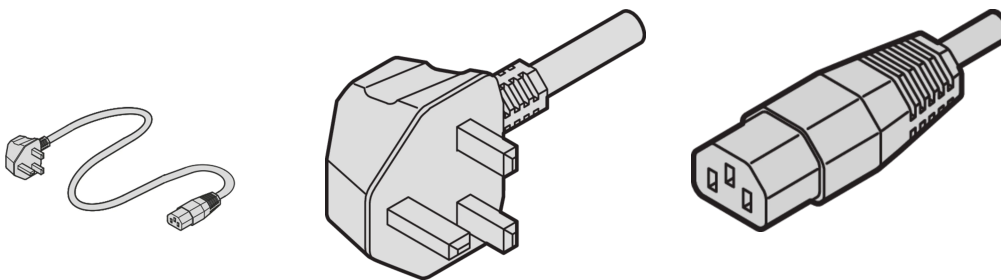

Mains Cable, BS to IEC C13, 2.5 m, Black

NUMĂR DE CATALOG

60103-137

nVent SCHROFF Mains cable provides practical, universal fastening with variable attachment facilities. They are general in nature and fit in to different applications like Fans, cabinet lights, etc., Industrial PC connections, Uninterruptible power supplies, Systems.

CERTIFICATIONS

CARACTERISTICI

Applications: Fans, cabinet lights, Industrial PC connections, Uninterruptible power supplies and Systems

ATTRIBUTE PRODUS

Input Connector: BS = British Standard

Output Connector: IEC C13

Length: 2500mm

Package Quantity: 1

Color: Black

Connector Type: Straight

Material: PVC

Product Type: Cable

Net Weight: 0.26kg

AVERTIZARE