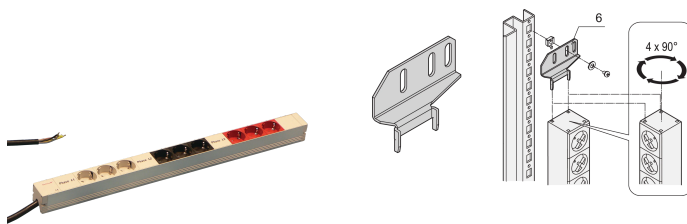

Socket Strip, SCHUKO, 3-Phase, 9 Sockets

NUMĂR DE CATALOG

60110-219

Modular, compact PDU with SCHUKO outlets and 3-phase connection.

CERTIFICATIONS

CARACTERISTICI

In accordance with DIN 57620

Socket strips with SCHUKO sockets, 3-phase

Connecting cable 2 m, open end with ferrules

3 phases, 16 A per phase

Socket strips can be rotated through all four directions (in 90° increments) during installation

Installation height 1 U

Vertical mounting

ATRIBUTE PRODUS

Product Type: Socket Strip

Socket Type: SCHUKO

Socket Quantity: 9

Color: Grey; Black; Red