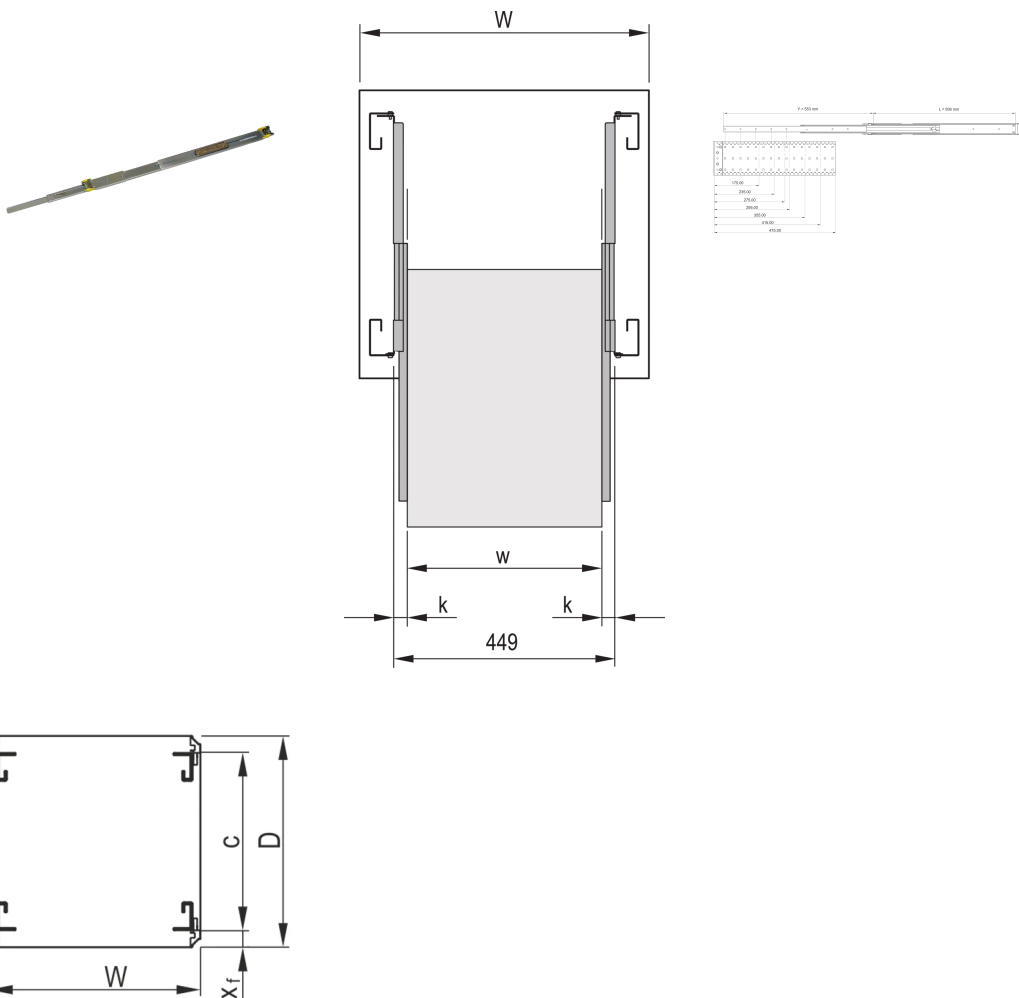

Telescopic Slide Slim Line, Length 559 mm

NUMĂR DE CATALOG

60110-440

Narrow Telescopic Slide for Subracks with > 100 % extension.

CERTIFICATIONS

CARACTERISTICI

Suitable for 84 HP width subracks (type F, type H, type L)

Locks at full extension

Hinged

Extension length > 100 %

Rail width 7.5 mm

Maximum clear width of extension/drawer w = 84 HP (435 mm)

ATRIBUTE PRODUS

Length: 559mm

Package Quantity: 2

Finish: Oțel Zincat

Material: Oțel

Product Type: Telescopic Slide

Static Load: 15kg

Type: Narrow

Net Weight: 2.123kg

DETALII SUPLIMENTARE DESPRE PRODUS

To mount on 19" plane please order assembly kit separately.