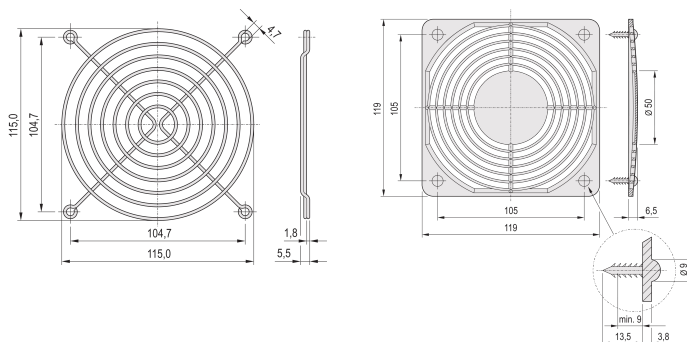

Protective Grille, Metal, Screw-On

NUMĂR DE CATALOG

60197-019

Protective grille for AC and DC fans.

CERTIFICATIONS

CARACTERISTICI

Grille may be mounted on a front panel or the wall of the housing

Optimised noise level and air resistance

ATRIBUTE PRODUS

Product Type: Grille

Works With: 19" Fan Trays

Finish: Chrome

Material: Oțel

Net Weight: 0.038kg

Package Quantity: 1