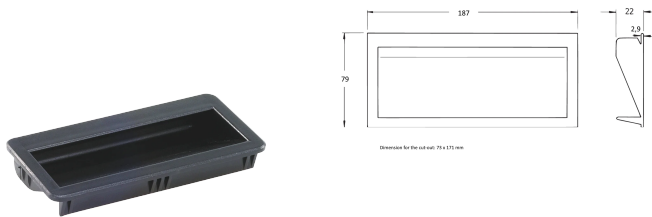

# Tray Handle, Size 2

## NUMĂR DE CATALOG

**60225-012**

The tray handle can be clip into a cutout in the side panel of a case. 2 sizes available.

## CARACTERISTICI

Static load-carrying capacity 30 kg/pair

Side panel thickness min. 1,0 mm

## ATRIBUTE PRODUS

Height: 79mm

Width: 187mm

Depth: 22mm

Package Quantity: 1

Handle Type: Tray Handle

Flammability Rating: UL® 94V-0

Color: Black