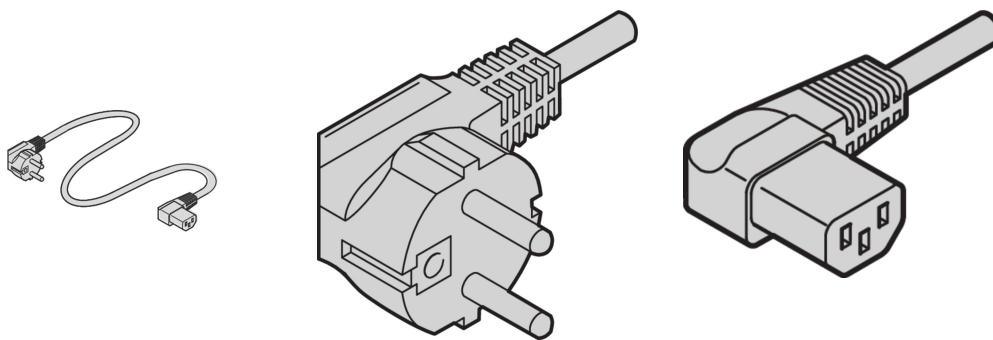

Mains Cable, SCHUKO/UTE to IEC C13-Angled, 2.5 m Grey

NUMĂR DE CATALOG

60704-020

nVent SCHROFF Mains cable provides practical, universal fastening with variable attachment facilities. They are general in nature and fit in to different applications like Fans, cabinet lights, etc., Industrial PC connections, Uninterruptible power supplies, Systems.

CERTIFICATIONS

CARACTERISTICI

Applications: Fans, cabinet lights, Industrial PC connections, Uninterruptible power supplies and Systems

ATTRIBUTE PRODUS

Input Connector: SCHUKO / UTE

Output Connector: IEC C13

Length: 2500mm

Package Quantity: 1

Color: Grey

Connector Type: Angled

Material: PVC

Product Type: Cable

Gross Weight: 0.271kg

AVERTIZARE