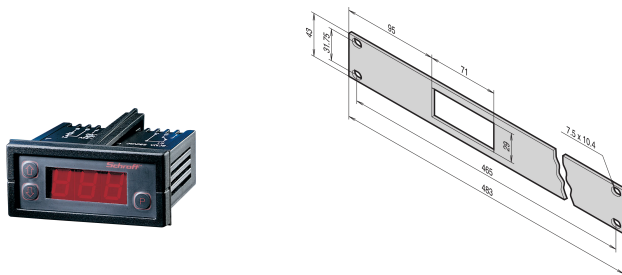

## NUMĂR DE CATALOG

**60715-133**

Thermostat With Digital Display for 230 and 115 V applications and shows °C or °F

## CARACTERISTICI

Adjustment range from -50 to +100 °C (switch difference 0 ... 10 °C)

3-character red segment display

Programmable (secured against unauthorised operation)

Display switchable from °C to °F

## ATRIBUTE PRODUS

Product Type: Thermostat

Voltage AC: 115V

Material: Polycarbonate; ABS

Net Weight: 0.23kg

Package Quantity: 1