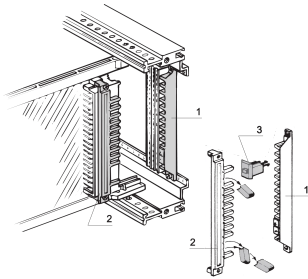

Coding Strip for Female Connector with 2 Pins

NUMĂR DE CATALOG

60800-123

The coding is mounted on the side of a connector. With the Coding only the coded board can fit into the right slot.

CERTIFICATIONS

CARACTERISTICI

Mechanical coding prevents a PSU being fitted on the wrong slot, space requirement 4 HP

Female strip (item 2), fitted on PSU

Coding strip (item 1) mounts on the Z/horizontal rail

Placement of coding pins (item 3) in the coding strip (item 1)

Removal of studs at the appropriate place in the female strip

With 2 coding pins there are 66 coding possibilities

ATTRIBUTE PRODUS

Package Quantity: 1

Material: Polybutylene Terephthalate

Product Type: Coding/Keying Indicator