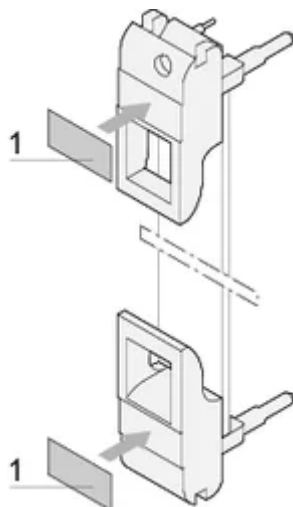

## ATRIBUTE PRODUS

Works With: Front Panels

Package Quantity: 210

Material: Polietilenă

Product Type: Label

Gross Weight: 0.017kg

## DIAGRAMS