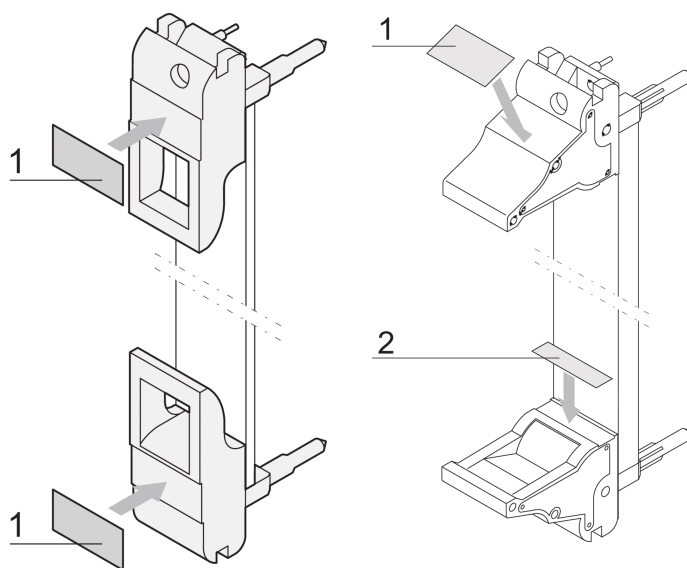

# Plug-In Unit Label Strip for IEL, IET Handle, Sheet With 210 pieces, 19 x 9.5 mm

## NUMĂR DE CATALOG

60817-340

Polyester, self-adhesive, white label for IET or IEL handles.

## CARACTERISTICI

Label strips, Polyester, self-adhesive, white

For IE-handles

## ATRIBUTE PRODUS

Works With: Front Panels

Package Quantity: 210

Material: Polietilenă

Product Type: Label

Gross Weight: 0.017kg