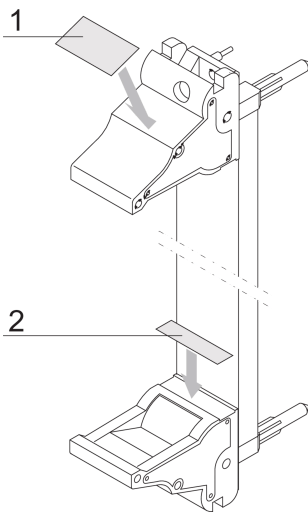

Plug-In Unit Label Strip for IEL Handle, Sheet With 320 pieces. 19 x 4.8 mm

NUMĂR DE CATALOG

60817-341

Polyester, self-adhesive, white label for IET or IEL handles.

CERTIFICATIONS

CARACTERISTICI

Label strips, Polyester, self-adhesive, white

For IE-handles

ATRIBUTE PRODUS

Works With: Front Panels

Package Quantity: 320

Material: Polietilenă

Product Type: Label

Gross Weight: 0.018kg

DIAGRAMS