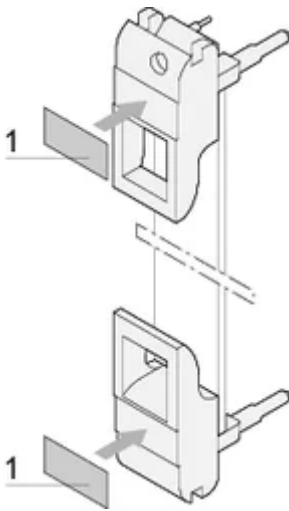

Plug-In Unit Label Strip for IEL Handle, Sheet With 320 pieces. 19 x 4.8 mm

NUMĂR DE CATALOG

60817-341

Polyester, self-adhesive, white label for IET or IEL handles.

CERTIFICATIONS

CARACTERISTICI

Label strips, Polyester, self-adhesive, white

For IE-handles

ATRIBUTE PRODUS

Works With: Front Panels

Package Quantity: 320

Material: Polietilenă

Product Type: Label

Gross Weight: 0.018kg

DIAGRAMS