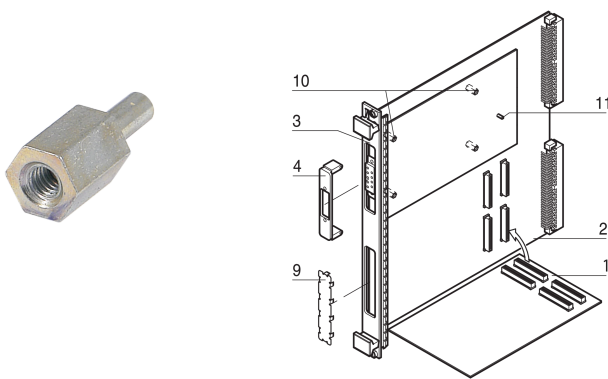

PMC Mezzanine Board Voltage Keying/Coding Pin

NUMĂR DE CATALOG

60827-026

Voltage keying/coding pin for PMC mezzanine boards.

CERTIFICATIONS

CARACTERISTICI

To prevent accidental damage when fitting mezzanine boards, keying/coding pins are bolted to the VMEbus boards to distinguish between 3.3 V and 5 V operation. The mezzanine boards have a hole drilled in the appropriate position. The keying/coding pin thus ensures that only mezzanine boards with the same operating voltage can be inserted. For double-height euroboards 2 pieces are required.

Voltage keying/coding pin for PMC mezzanine boards

ATRIBUTE PRODUS

Product Type: Coding/Keying Indicator

Product Family: EuropacPRO; RatiopacPRO; CompacPRO; PropacPRO; Inpac

Type: Coding Peg

Works With: Subracks; Cases; CompactPCI Systems; CompactPCI Serial Systems; PXI

Thread Type: Metric

Material: Stainless Steel

Package Quantity: 1

Depth: 13.5mm

Height: 5mm

Length: 13.5mm

Width: 5mm

DETALII SUPLIMENTARE DESPRE PRODUS