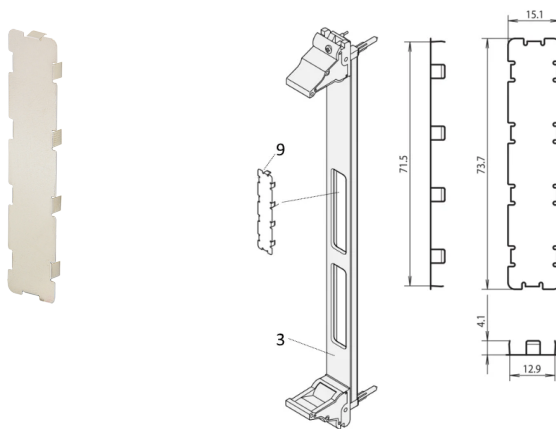

PMC Mezzanine Front Panel Cutout Cover for EMC Protection, Bright

NUMĂR DE CATALOG

60835-022

The stainless steel EMC cover enable to close unused cut-outs in the PMC mezzanine front panels.

CERTIFICATIONS

CARACTERISTICI

Material stainless steel, 0.2 mm

EMC cover to close unused cut-outs in the PMC mezzanine front panels

ATRIBUTE PRODUS

Package Quantity: 1

Material: Stainless Steel

Product Type: Cover

Works With: Front Panels