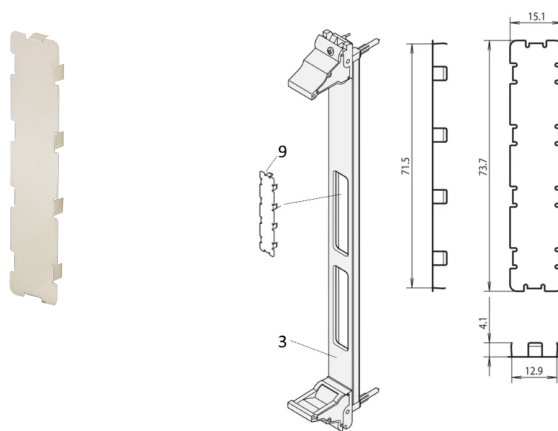

PMC Mezzanine Front Panel Cutout Cover for EMC Protection, Black

NUMĂR DE CATALOG

60835-024

The stainless steel EMC cover enable to close unused cut-outs in the PMC mezzanine front panels.

CERTIFICATIONS

CARACTERISTICI

Material stainless steel, 0.2 mm

EMC cover to close unused cut-outs in the PMC mezzanine front panels

ATRIBUTE PRODUS

Package Quantity: 1

Finish: Chrome

Material: Stainless Steel

Product Type: Cover

Works With: Front Panels