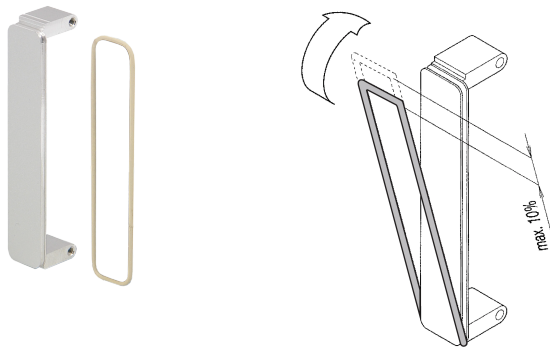

# EMC Gasket for FMC Front Panel, VITA 57.1

## NUMĂR DE CATALOG

**60835-077**

The O-ring gasket can be used for EMC shielding of PMC or FMC mezzanines. The O-ring will be assembled into the groove of the Mezzanine.

## ATTRIBUTE PRODUS

Package Quantity: 1

Depth: 1.34mm

Finish: Silver Plated

Height: 59.33mm

Material: EPDM-SBR Rubber

Product Type: O-Ring

Width: 13.68mm