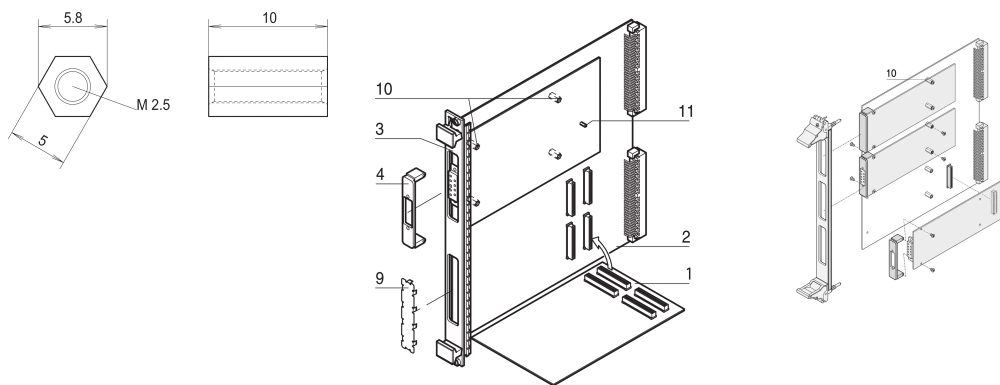

Spacer to Mount PMC and FMC Mezzanine Boards

NUMĂR DE CATALOG

60897-278

Fixing material for Mezzanines.

CERTIFICATIONS

CARACTERISTICI

To provide a standoff between mezzanine boards per the IEEE P1386 or VITA 57.1 specification and the carrier card

Fixing stud

ATRIBUTE PRODUS

Product Type: Spacer

Works With: Front Panels; CompactPCI Serial Systems; CompactPCI Systems; PXI

Depth: 10mm

Finish: Oțel Zincat

Height: 5mm

Length: 10mm