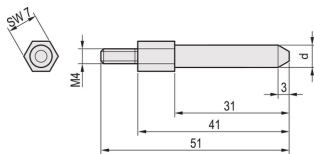

EuropacPRO Coding Peg SNCF, Diameter 6.0mm

NUMĂR DE CATALOG

61500-623

This coding peg / pin enable a safe connection between the floating connectors used for the SNCF subracks. The Pins can be assembled into the rear frame.

CARACTERISTICI

This coding peg / pin enable a safe connection between the floating connectors

Torque 1.5 Nm

ATTRIBUTE PRODUS

Package Quantity: 1

Finish: Oțel Zincat

Material: Oțel

Product Family: EuropacPRO