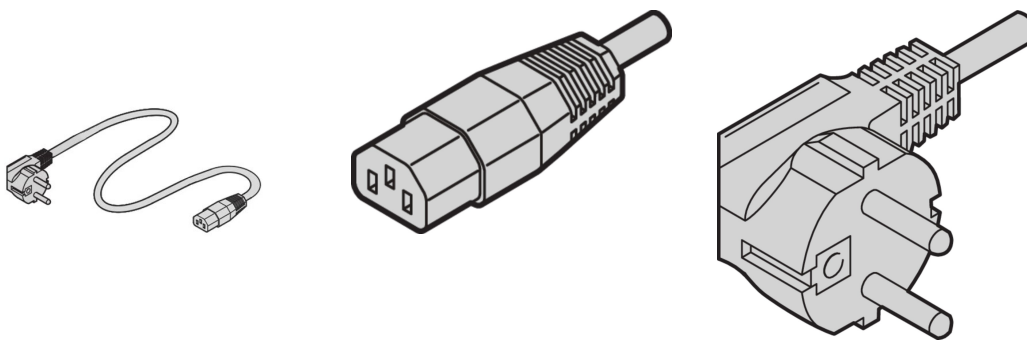

Mains Cable, SCHUKO/UTE to IEC C13, 2.5 m, Black

NUMĂR DE CATALOG

62150-191

nVent SCHROFF Mains cable provides practical, universal fastening with variable attachment facilities. They are general in nature and fit in to different applications like Fans, cabinet lights, etc., Industrial PC connections, Uninterruptible power supplies, Systems.

CERTIFICATIONS

CARACTERISTICI

Applications: Fans, cabinet lights, Industrial PC connections, Uninterruptible power supplies and Systems

ATTRIBUTE PRODUS

Input Connector: SCHUKO / UTE

Output Connector: IEC C13

Length: 2500mm

Package Quantity: 1

Color: Black

Connector Type: Straight

Material: PVC

Product Type: Cable

Net Weight: 0.281kg

AVERTIZARE