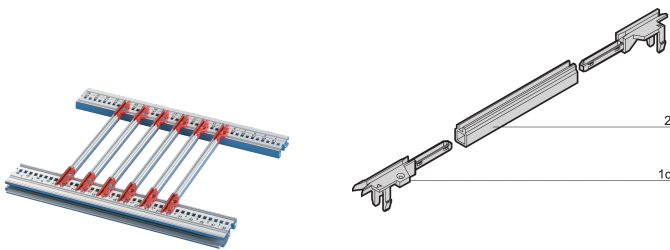

# Guide Rail End Piece, 4.4" PCB Type, Groove Width 2 mm, Red

## NUMĂR DE CATALOG

**64560-057**

Plastic end pieces for individual multi-piece guide rails with plastic or extrusion mid-piece. Available as Standard, Accessory or 4.4" PCB types. End pieces can be optional equipped with a ESD clip, which ensures conductive contact between PCB and horizontal rail. Suitable for RatiopacPRO/-AIR, PropacPRO, CompacPRO and EuropacPRO.

## CARACTERISTICI

Guide rail end pieces (PBT) for individual multi-piece guide rails with plastic or aluminum extrusion mid-piece.

Guide rails end piece can be clipped into horizontal rails (Al extrusion) or into 1.5 mm thick plates