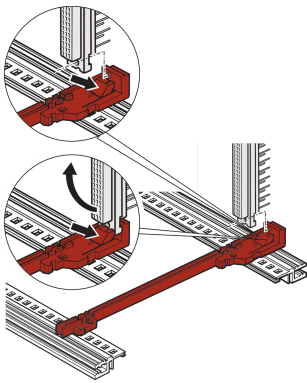

# Guide Rail Standard Type, With DIN Connector Fixing, Plastic, 160 mm, 2 mm Groove Width, Red, 1 Pair

## NUMĂR DE CATALOG

**64560-074**

The the standard type guide rail with connector fixing allows the user to clip the DIN connectors (EN 60603-2 (DIN 41612)) directly onto the guide rails. Only applicable with Euroboards with the dimensions 100 x 160 mm and 100 x 220 mm. Suitable for RatiopacPRO/-AIR, PropacPRO, CompacPRO and EuropacPRO.

## CARACTERISTICI

Easy and economic mounting of connectors through snap connections as alternative to z-rails or horizontal rails with integrated z-rail

For single Euroboard format 100 × 160 mm or 100 × 220 mm; not suitable for double Euroboard format

Plastic guide rail, one piece, red, for 2 mm groove width

Can be clipped into horizontal rails in Al extrusion

Can be clipped into 1.5 mm thick plate

Storage temperature: from -40 °C ... 130 °C