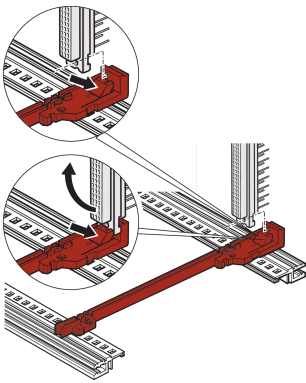

Guide Rail Standard Type, With DIN Connector Fixing, Plastic, 220 mm, 2 mm Groove Width, Red, 1 Pair

NUMĂR DE CATALOG

64560-075

The the standard type guide rail with connector fixing allows the user to clip the DIN connectors (EN 60603-2 (DIN 41612)) directly onto the guide rails. Only applicable with Euroboards with the dimensions 100 x 160 mm and 100 x 220 mm. Suitable for RatiopacPRO/-AIR, PropacPRO, CompacPRO and EuropacPRO.

CERTIFICATIONS

CARACTERISTICI

Easy and economic mounting of connectors through snap connections as alternative to z-rails or horizontal rails with integrated z-rail

For single Euroboard format 100 × 160 mm or 100 × 220 mm; not suitable for double Euroboard format

Plastic guide rail, one piece, red, for 2 mm groove width

Can be clipped into horizontal rails in Al extrusion

Can be clipped into 1.5 mm thick plate

Storage temperature: from -40 °C ... 130 °C

ATRIBUTE PRODUS