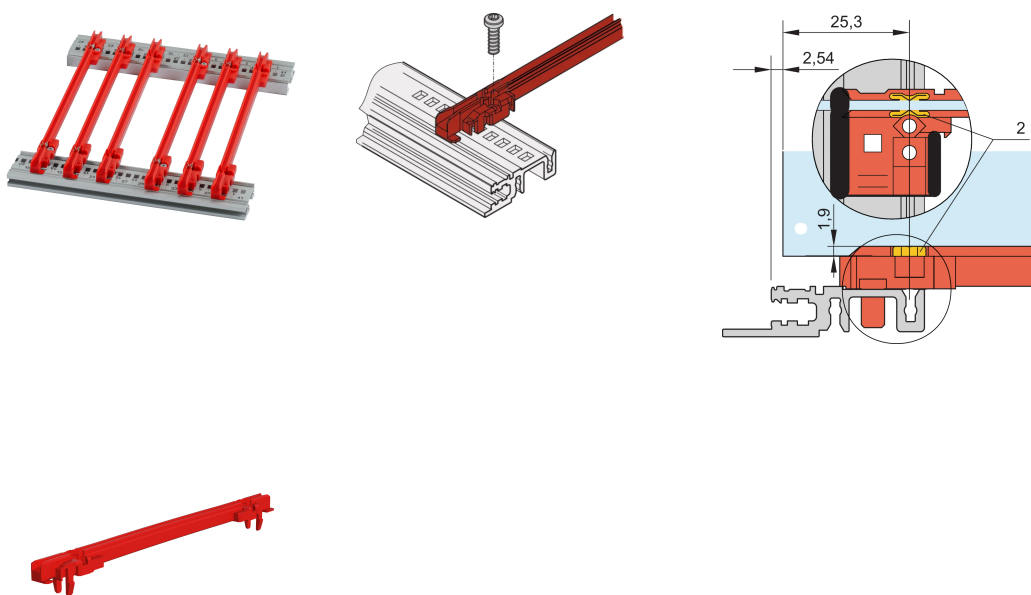

Guide Rail Standard Type, PC, 220 mm, 2 mm Groove Width, Red

NUMĂR DE CATALOG

64568-002

New generation of accessory type guide rails for PCBs or plug-in units. Forms a reliable interface between the subrack mechanics and the sub-assemblies.

CERTIFICATIONS

CARACTERISTICI

NEW generation Standard type plastic guide rails for reliable retention of PCBs or plug-in units

Significantly increased stability, due to a optimized design and high quality material (PC)

Improved fire safety properties, fulfills EN 45545-2 requirement sets R22, R23 and R24 with HL3

"Halogen-Free", according to IEC 61249-2-21

Can be clipped into horizontal rails (Al extrusion) or into 1.5 mm thick plates

Can be bolted to the horizontal rails Type H and R for higher shock and vibration requirements

Optional ESD clip for an conductive contact between PCB and horizontal rail available

Storage temperature: from -40 °C ... 130 °C