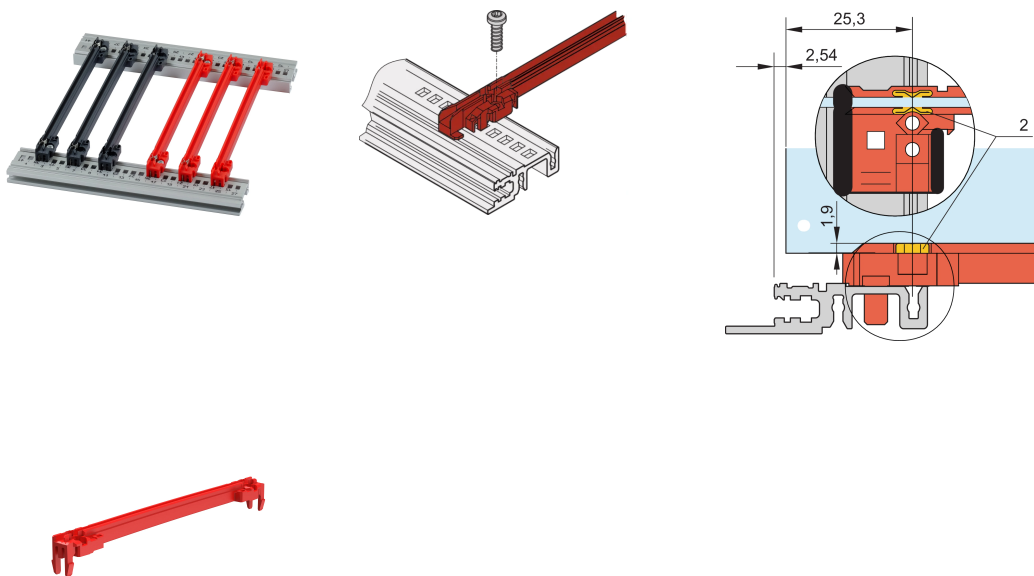

Guide Rail Accessory Type, PC, 160 mm, 2 mm Groove Width, Red

NUMĂR DE CATALOG

64568-005

New generation of accessory type guide rails for PCBs or plug-in units. Forms a reliable interface between the subrack mechanics and the sub-assemblies.

CERTIFICATIONS

CARACTERISTICI

NEW generation accessory type plastic guide rails for reliable retention of PCBs or plug-in units

Significantly increased stability, due to a optimized design and high quality material (PC)

Improved fire safety properties, fulfills EN 45545-2 requirement sets R22, R23 and R24 with HL3

"Halogen-Free", according to IEC 61249-2-21

Can be clipped into horizontal rails (Al extrusion) or into 1.5 mm thick plates

Can be bolted to the horizontal rails Type H and R for higher shock and vibration requirements

Optional ESD clip for an conductive contact between PCB and horizontal rail available

Storage temperature: from -40 °C ... 130 °C