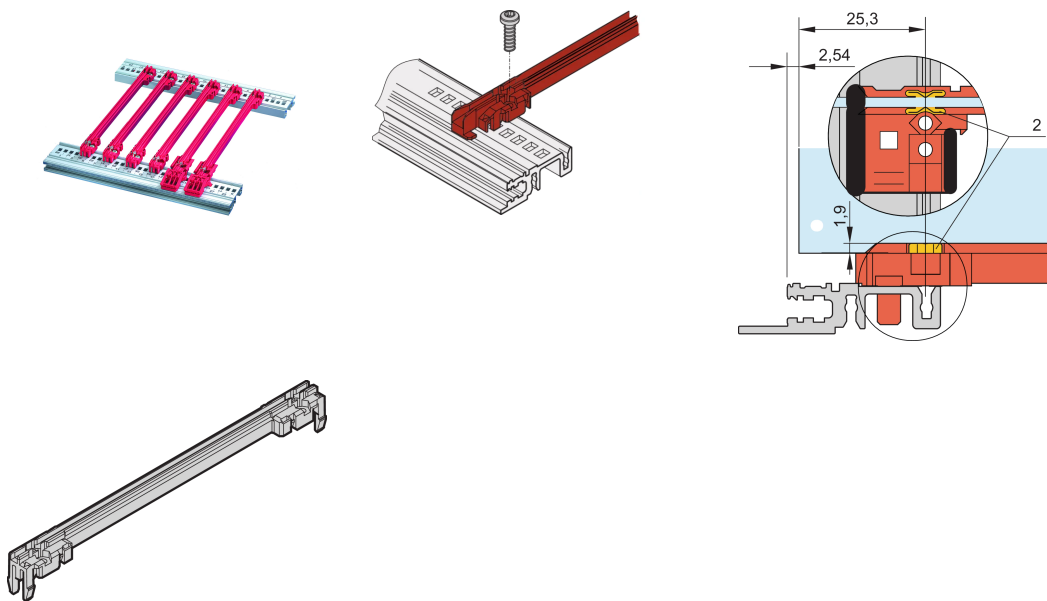

Guide Rail Accessory Type, Plastic, 100 mm, 2 mm Groove Width, Red

NUMĂR DE CATALOG

64568-082

The plastic guide rail for PCBs or plug-in units of the Accessory type, forms a reliable interface between the subrack mechanics and the sub- assemblies. The guide rails can additionally be bolted to the horizontal

CERTIFICATIONS

CARACTERISTICI

Plastic guide rail, accessory type

Guide rails can be clipped into horizontal rails (Al extrusion) or into 1.5 mm thick plates

Storage temperature: from -40 °C ... 130 °C

The optional ESD clip can be fitted into guide rails and ensures conductive contact between PCB and horizontal rail both on the solder side and on the component side

ATTRIBUTE PRODUS

Product Type: Guide Rail

Product Family: EuropacPRO; RatiopacPRO; RatiopacPRO AIR; CompacPRO; PropacPRO; MultipacPRO; Inpac

Type: Accessory

Works With: Subracks; Cases; Chassis

Board Depth: 100mm

Groove Width: 2

Material: Polycarbonate

Color: Red

Package Quantity: 1

Gross Weight: 0.003kg

DETALII SUPLIMENTARE DESPRE PRODUS

Please take into consideration that deliveries may be carried out in the stated SPQs (SPQ, e.g. 5 pieces, 10 pieces, 50 pieces, etc.). Differing order quantities (e.g. 2 pieces) may be changed to the next possible delivery quantity = Standard Pack Quantity.