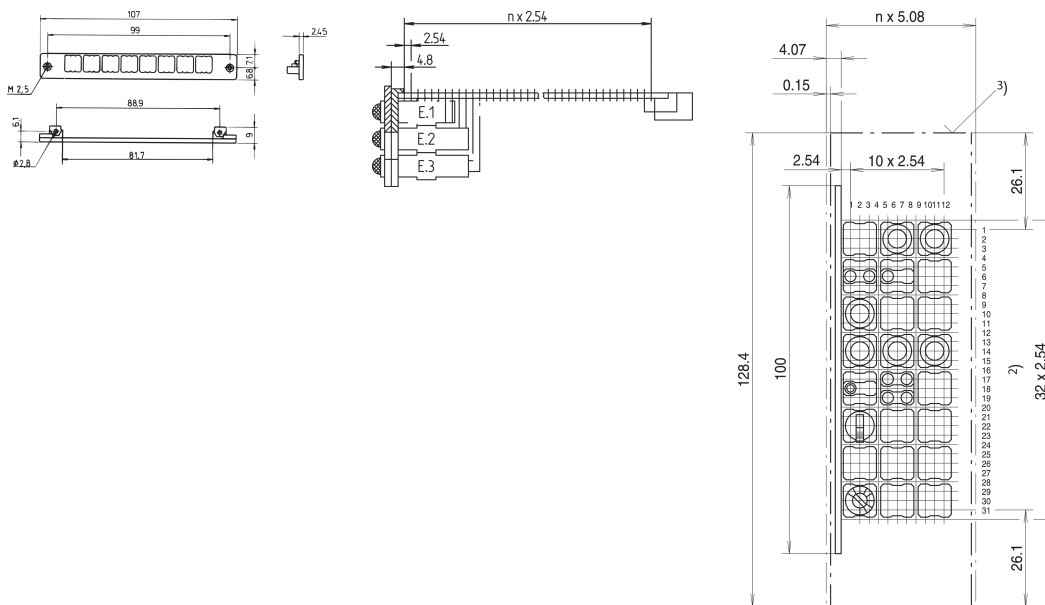

Mounting Frame for Mounting Plane 1

NUMĂR DE CATALOG

69004-043

Mounting frame for mounting plane 1, Flammability UL 94 V0 and two threaded female connectors M2.5.

CERTIFICATIONS

CARACTERISTICI

Material PBT

With 2 threaded female connectors M 2.5

Flammability UL 94 V-0

ATRIBUTE PRODUS

Product Type: Mounting Kit

Material: Polybutylene Terephthalate

Package Quantity: 1

Gross Weight: 0.005kg

DETALII SUPLIMENTARE DESPRE PRODUS

Mounting frames nos. 69004-043, 69004-44 and 69004-045 cannot be used in conjunction with the aluminium profile handle for front panels.

Please take into consideration that deliveries may be carried out in the stated SPQs (SPQ, e.g. 5 pieces, 10 pieces, 50 pieces, etc.). Differing order quantities (e.g. 2 pieces) may be changed to the next possible delivery quantity = Standard Pack Quantity.