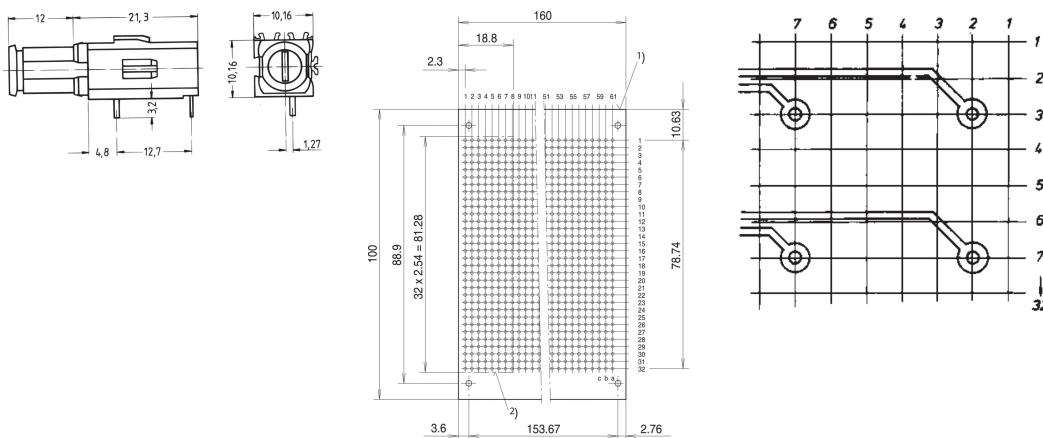

## NUMĂR DE CATALOG

**69004-098**

For glass fuse inserts 5 x 20 mm to DIN 41 571, 250 VAC, 6.3 A.

## CARACTERISTICI

For glass fuse inserts 5 x 20 mm to DIN 41 571, 250 VAC, 6.3 A

Long type for mounting plane 1

Contacts silver plated

## DETALII SUPLIMENTARE DESPRE PRODUS

---

Required front panel drill hole: Ø 9 mm.

Dimensions of connecting pins: 0.7 × 0.6 mm.

Please take into consideration that deliveries may be carried out in the stated SPQs (SPQ, e.g. 5 pieces, 10 pieces, 50 pieces, etc.). Differing order quantities (e.g. 2 pieces) may be changed to the next possible delivery quantity = Standard Pack Quantity