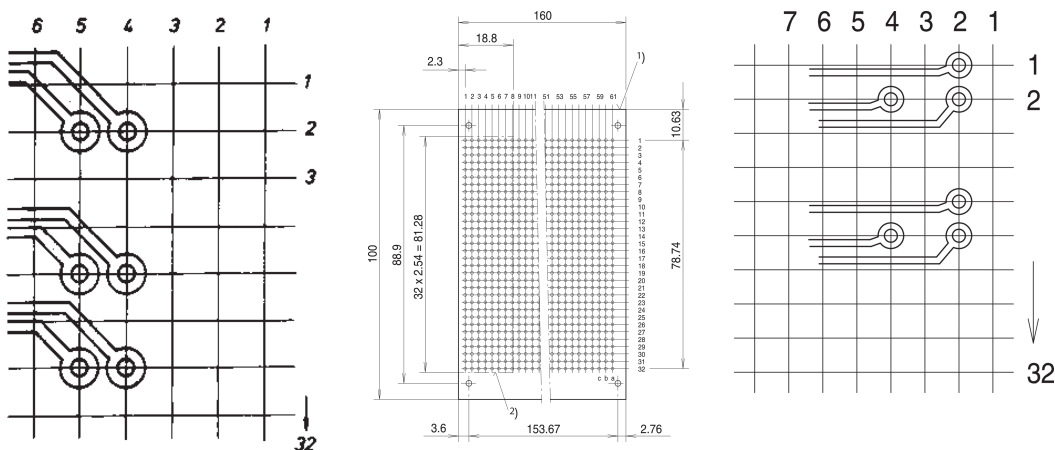

Cermet Potentiometer, 100 kOhm

NUMĂR DE CATALOG

69004-155

A potentiometer is an electrical resistance component whose resistance values can be changed mechanically (by turning or shifting).

CERTIFICATIONS

CARACTERISTICI

Short type for mounting plane 1

ATRIBUTE PRODUS

Product Type: Potentiometer

Resistance: 100000Ω

Package Quantity: 1

DETALII SUPLIMENTARE DESPRE PRODUS

Dimensions of connecting pins: 0.45 × 0.45 mm.

Required front panel drill hole: Ø 8 mm.

When left-hinged: pins 1 and 2 low-ohmic.

When right-hinged: pins 2 and 3 low-ohmic.

Please take into consideration that deliveries may be carried out in the stated SPQs (SPQ, e.g. 5 pieces, 10 pieces, 50 pieces, etc.). Differing order quantities (e.g. 2 pieces) may be changed to the next possible delivery quantity = Standard Pack Quantity.