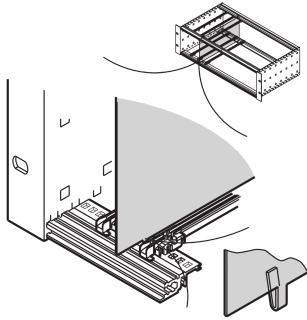

# EuropacPRO Divider Plate

The divider plate enables the user to create a separate area inside a subrack or case. The plate can be clipped into the perforation of the horizontal rails. The subracks or cases have to be disassembled if the plate will be assembled.

## CARACTERISTICI

Mounts by clipping into horizontal rails

Space requirement on component side: 2.0 mm

Fitting depends on gasketing method (stainless steel/textile gasket)