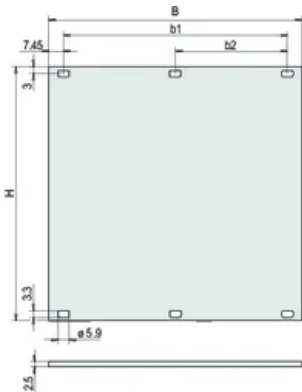

Table 1/2

Număr de catalog	Rack Height	Height (H)	Rack Width	Width (W)	Depth (D)	Package Quantity
20850-423	1U	39.5mm	28HP	141.9mm	2.5mm	1
20850-425	1U	39.5mm	63HP	319.7mm	2.5mm	1

Număr de catalog	Rack Height	Height (H)	Rack Width	Width (W)	Depth (D)	Package Quantity
20850-426	1U	39.5mm	84HP	426.4mm	2.5mm	1
20850-424	1U	39.5mm	42HP	213mm	2.5mm	1

## DIAGRAMS