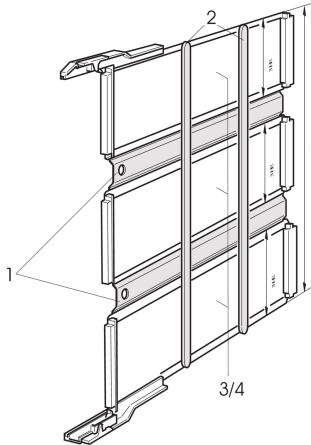

Intermediate Adapter to Assemble Several 3 U Testadapter

Bracket kit to make a 6 / 9 U Testadapter from 3 U Testadapters. Suitable for Testadapters with DIN 41612 connectors Type B, C, E and F.

CERTIFICATIONS