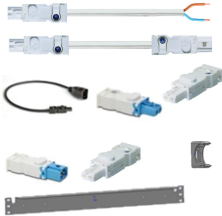

# LED Light, 19" Bracket

To adapt the light distribution to the current installation situation.

## CARACTERISTICI

19" basket to mount LED light into a cabinet

## SPECIFICAȚII

<b>Works With:</b>	19" Cabinets
<b>Product Type:</b>	Bracket
<b>Material:</b>	Oțel

Table 1/1

Număr de catalog	Rack Height	Package Quantity	Color	Color Code	Finish	Type
20118-896	1U	1	Black	RAL 7021	Vopsit Pulbere	Mounting Bracket
20118-897	1U	1	Grey	RAL 7035	Vopsit Pulbere	Mounting Bracket