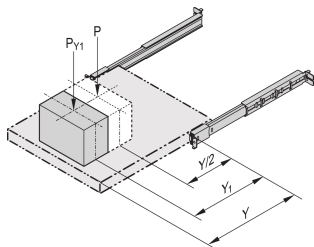

Mounting Kit for Telescopic Slide

Cabinet Mounting Kit for Telescopic Slide for the assembly of 2 Economy 1 U telescopic slides.

CERTIFICATIONS

CARACTERISTICI

For the assembly of 2 Economy 1 U telescopic slides

SPECIFICAȚII

- **Product Type:** Mounting Kit
- **Material:** Oțel
- **Finish:** Oțel Zincat

Table 1/1

Număr de catalog	Type	Package Quantity	Rack Height
21120-165	Heavy Universal	1	2U
21120-158	Universal	1	2U
21120-159	Universal	1	2U
21120-160	Universal	1	2U
21120-163	Slim Universal	1	2U
21120-164	Heavy Universal	1	2U
21120-162	Slim Universal	1	2U
21120-166	Heavy Universal	1	2U