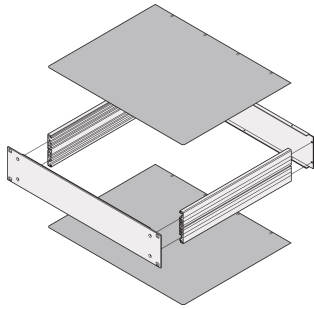

MultipacPRO Cover Plate, Plain

Cover plates plain will close the 19" chassis on top and bottom side. They protect the chassis from parts that could fall into the chassis.

CERTIFICATIONS

CARACTERISTICI

Plain cover plates can be used as either top or base plates; inserted into base structure

SPECIFICAȚII

Material:	Aluminiu
Works With:	Chassis
Product Type:	Cover Plate
Product Family:	MultipacPRO
Finish:	Passivated
Type:	Plain

Table 1/1

Număr de catalog	Depth	Package Quantity
30860-502	280mm	1
30860-503	340mm	1
30860-504	400mm	1
30860-505	460mm	1
30860-501	220mm	1