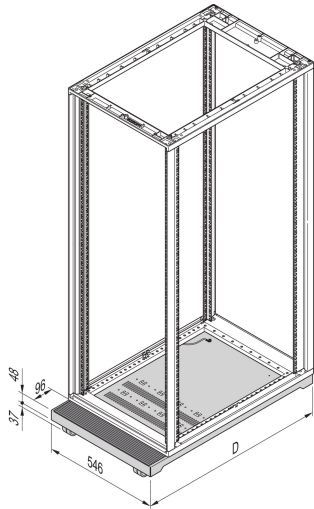

Novastar Mobile Plinth

Aluminum mobile base plinth with load capacity of 200 kg, for aluminum cabinets with 600 mm breadth.

CERTIFICATIONS

CARACTERISTICI

St, 2 mm

4 castors

Rubber mat, 3 mm

Load-carrying capacity 200 kg

Base/plinth height H = 100 mm

SPECIFICAȚII

Product Type: Cabinet/Rack Base

Material: Oțel

Table 1/2

Număr de catalog	Width	Depth	Package Quantity	Color	Color Code	Finish
------------------	-------	-------	------------------	-------	------------	--------

27230-146	553mm	500mm	1	Black Grey	RAL 7021	Vopsit Pulbere
27230-148	553mm	800mm	1	Black Grey	RAL 7021	Vopsit Pulbere
27230-147	553mm	600mm	1	Black Grey	RAL 7021	Vopsit Pulbere

Table 2/2

Număr de catalog	Type
27230-146	Base Plinth
27230-148	Base Plinth
27230-147	Base Plinth