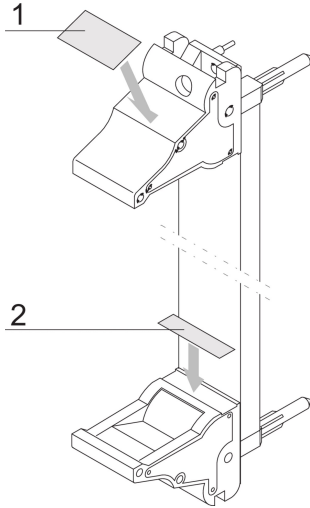

Plug-In Unit Label Strip for IE-Handle

Polyester, self-adhesive, white label for IET or IEL handles.

CERTIFICATIONS

CARACTERISTICI

Label strips, Polyester, self-adhesive, white

For IE-handles

SPECIFICAȚII

- Product Type:** Label
- Material:** Polietilenă