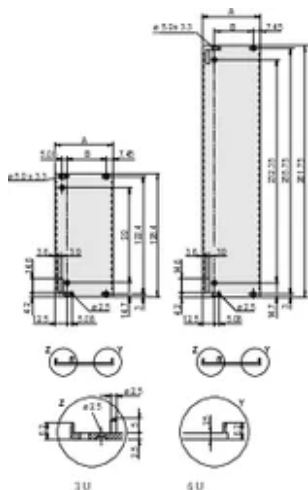

DIAGRAMS

AVERTIZARE

Produsele nVent trebuie instalate și utilizate numai așa cum este indicat în fișele de instrucțiuni și materialele de formare ale nVent. Fișele de instrucțiuni sunt disponibile pe www.nvent.com și de la reprezentantul dvs. de servicii clienți nVent. O instalare incorectă, o utilizare abuzivă, o aplicare greșită sau orice altă lipsă de respectare completă a instrucțiunilor și avertismentelor nVent poate duce la defectarea produsului, la deteriorarea proprietății, la răniri corporale grave și moarte și/sau poate anula garanția dvs.

North America

All locations
+1.763.422.2661
Chat with us:
nvent.com/schroff

Europe

Straubenhardt, Germany
+49.7082.794.0
Betschdorf, France
+33.3.88.90.64.90
Warsaw, Poland
+48.22.209.98.35
Assago, Italy
+39.02.932.7141
Chat with us:
nvent.com/schroff

Asia

Shanghai, China
+86.21.2412.6943
Qingdao, China
+86.532.8771.6101
Singapore
+65.6768.5800
Shin-Yokohama, Japan
+81.45.476.0271
Chat with us:
nvent.com/schroff

Middle East & India

Dubai, United Arab Emirates
+971.4.378.1700
Bangalore, India
+91.80.6715.2001
Istanbul, Turkey
+90.216.250.7374
Chat with us:
nvent.com/schroff

Portofoliul nostru puternic de mărci:

CADDY ERICO HOFFMAN ILSCO SCHROFF TRACHTE