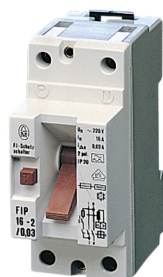

# Power Distribution Modules Circuit Breaker

GFCI breaker robust with test and reset buttons to protect against ground faults, offering full protection against ground faults. Schroff GFCI Circuit breakers fit into 19" distribution box or small distribution module.

## CARACTERISTICI

Snaps onto DIN profile rail

For fitting into 19" distribution box or small distribution module