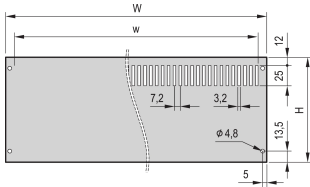

PropacPRO Rear Panel, Full Width, Unshielded

The rear panel, full width for PropacPRO Case mounts to the frame of the case. With or without vented slots.

CERTIFICATIONS

CARACTERISTICI

Alu panel, 2.0 mm (84 HP 2.5 mm)

Mounting with support bracket on case (right and left)

SPECIFICAȚII

Material:	Aluminiu
Finish:	Anodized
Works With:	Cases
Product Family:	PropacPRO
Type:	Rear Panel
Product Type:	Side Panel

Table 1/2

Număr de catalog	Rack Height	Rack Width	Design Feature	Package Quantity
24576-153	4U	63HP	Perforated	1
24576-145	2U	63HP	Perforated	1
24576-050	3U	84HP	Non-Perforated	1
24576-149	3U	63HP	Perforated	1
24576-150	3U	84HP	Perforated	1

Număr de catalog	Rack Height	Rack Width	Design Feature	Package Quantity
24576-049	3U	63HP	Non-Perforated	1
24576-052	4U	42HP	Non-Perforated	1
24576-148	3U	42HP	Perforated	1
24576-045	2U	63HP	Non-Perforated	1
24576-152	4U	42HP	Perforated	1
24576-053	4U	63HP	Non-Perforated	1
24576-047	3U	28HP	Non-Perforated	1
24576-054	4U	84HP	Non-Perforated	1
24576-048	3U	42HP	Non-Perforated	1
24576-154	4U	84HP	Perforated	1
24576-146	2U	84HP	Perforated	1
24576-044	2U	42HP	Non-Perforated	1
24576-046	2U	84HP	Non-Perforated	1
24576-158	6U	84HP	Perforated	1
24576-147	3U	28HP	Perforated	1