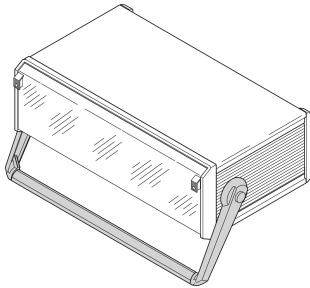

PropacPRO Tip-Up Handle

Tip-up carrying handle.

CERTIFICATIONS

CARACTERISTICI

Load-carrying capacity 20 kg

Can be locked in 30° increments

With powder-coated carrying bar

The handle enable a user to have a better view to the front side of the case in case of desktop usage

SPECIFICAȚII

Material:	Aluminiu; Zinc Alloy
Works With:	Cases
Product Type:	Handle
Product Family:	PropacPRO

Table 1/1

Număr de catalog	Rack Width	Package Quantity	Handle Type
24576-071	42HP	1	Tip-up Handle
24576-073	84HP	1	Tip-up Handle
24576-072	63HP	1	Tip-up Handle

DETALII SUPLIMENTARE DESPRE PRODUS

To fit the tip-up carrying handle, holes must be drilled in the side panel.

Please select the preconfigured PropacPRO cases with holes for tip-up carrying handle.

AVERTIZARE