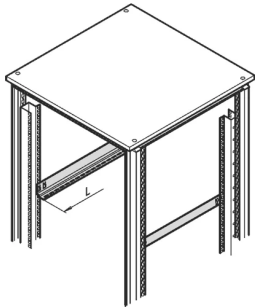

Slide Rail Kit

Slide Rail kit for mounting between a front and a rear pair of Slide rails, to support heavy 19" components. Side system punchings for mounting accessories and cooling components that expel to the side.

CERTIFICATIONS

CARACTERISTICI

Slide Rail kit for mounting between a front and a rear pair of Slide rails, to support heavy 19" components

SPECIFICAȚII

Product Type: Slide Rail

Material: Oțel

Table 1/1

Număr de catalog	Package Quantity	Finish	Type	Works With	Certifications
22127-092	2	Aluminum-Zinc Plated			
22127-093	2	Aluminum-Zinc Plated			
23130-411	2	Aluminum-Zinc Plated			
27230-056	4	Oțel Zincat	Mounting Kit	Novastar	RoHS
23130-412	10	Aluminum-Zinc Plated			