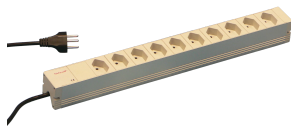

Socket Strip, Swiss

Modular, compact PDU with many function elements. Using a 1 U by 1 U aluminum chassis the PDU can easily be integrated in a rack with Swiss outlets.

CERTIFICATIONS

CARACTERISTICI

Socket strips can be rotated through all four directions (in 90° increments) during installation

230 V, 10 A

In accordance with SEV.IEC 60884

Connecting cable 2 m with Swiss version plug

Socket strips Swiss version

Installation height 1 U

Horizontal or vertical mounting

SPECIFICAȚII

Length:	438.5mm
Material:	Aluminiu; Polyamide
Color:	Grey
Product Type:	Socket Strip

60110-453	Swiss	10	No	230V	1	44mm
60110-454	Swiss	9	Yes	230V	1	44mm

Table 2/2

Număr de catalog	Finish
60110-453	Anodized
60110-454	Anodized

DETALII SUPLIMENTARE DESPRE PRODUS

Please order bracket for vertical mounting separately.