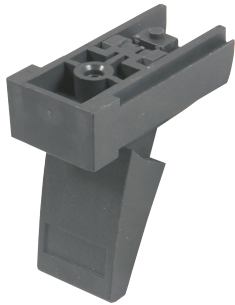

Tip-up Foot for Chassis, Plastic

Flexible and robust Tip-up foot for chassis, with carrying capacity of 25 kg per foot. Suitable for RatiopacPRO/-AIR, PropacPRO, CompacPRO, Comptec and Interscale.

CERTIFICATIONS

CARACTERISTICI

Mounting holes are provided in bottom of case

Load-carrying capacity 25 kg per foot, max case weight: 50 kg

SPECIFICAȚII

Product Family:	RatiopacPRO; RatiopacPRO AIR; CompacPRO; PropacPRO; Inpac
Product Type:	Foot
Type:	Foot
Material:	Polyamide