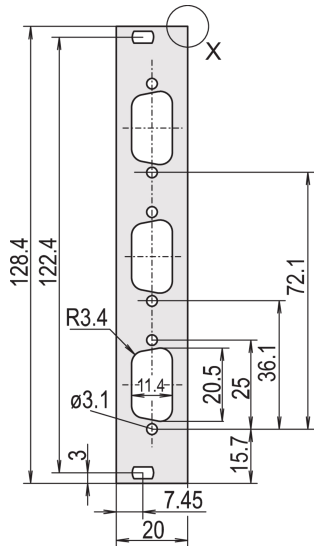

U-profile Front Panel, Shieldable, D-Sub Cutouts

U-profile front panel with cutout for D-Sub connectors.
Shieldable for textile EMC gasket.

CERTIFICATIONS

CARACTERISTICI

U-profile, front panel, Al, 2.5 mm, front anodized, rear conductive

For EMC textile gasket

SPECIFICAȚII

Depth (D):	2.5mm
Rack Height:	3U
Rack Width:	4HP
Material:	Aluminiu
Finish:	Anodized; Passivated
Accessory Type:	Front panel
Product Type:	Front Panel
Type:	Front Panel without Handle

EMC Shielding: No (Retrofittable)

Table 1/2

Număr de catalog	Package Quantity	Mounting	Gasket Type	Front Finish	Rear Finish	Number of Pins
30849-752	1	Screw-on Front	Textile EMC	Anodized	Conductive	(1) 15
30849-753	1	Screw-on Front	Textile EMC	Anodized	Conductive	(2) 15
30849-750	1	Screw-on Front	Textile EMC	Anodized	Conductive	(2) 9
30849-754	1	Screw-on Front	Textile EMC	Anodized	Conductive	(1) 25
30849-755	1	Screw-on Front	Textile EMC	Anodized	Conductive	(2) 25
30849-751	1	Screw-on Front	Textile EMC	Anodized	Conductive	(3) 9
30849-749	1	Screw-on Front	Textile EMC	Anodized	Conductive	(1) 9

Table 2/2

Număr de catalog	Treated Edges	Complies With	Height (H)	Width (W)
30849-752	No	IEC 60297-3-101, IEEE 1101.1/10	128.4mm	20mm
30849-753	No	IEC 60297-3-101, IEEE 1101.1/10	128.4mm	20mm
30849-750	No	IEC 60297-3-101, IEEE 1101.1/10	128.4mm	20mm
30849-754	No	IEC 60297-3-101, IEEE 1101.1/10	128.4mm	20mm
30849-755	No	IEC 60297-3-101, IEEE 1101.1/10	128.4mm	20mm
30849-751	No	IEC 60297-3-101, IEEE 1101.1/10	128.4mm	20mm
30849-749	No	IEC 60297-3-101, IEEE 1101.1/10	128.4mm	20mm