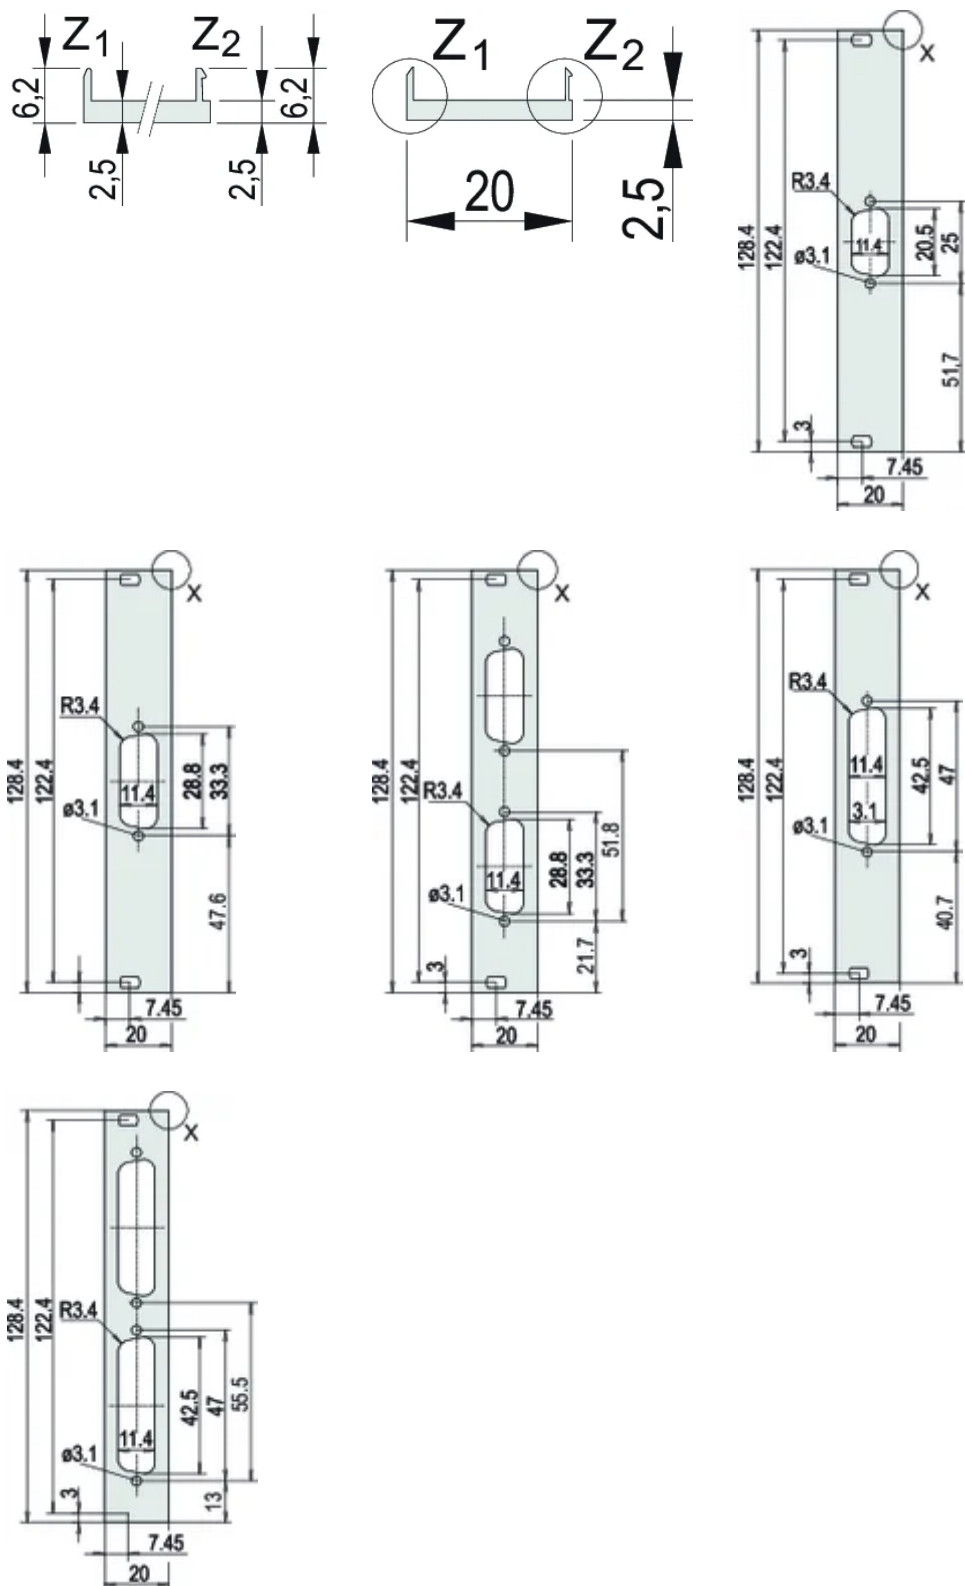

DIAGRAMS

AVERTIZARE

Produsele nVent trebuie instalate și utilizate numai așa cum este indicat în fișele de instrucțiuni și materialele de formare ale nVent. Fișele de instrucțiuni sunt disponibile pe www.nvent.com și de la reprezentantul dvs. de servicii clienți nVent. O instalare incorectă, o utilizare abuzivă, o aplicare greșită sau orice altă lipsă de respectare completă a instrucțiunilor și avertismentelor nVent poate duce la defectarea produsului, la deteriorarea proprietății, la răni corporale grave și moarte și/sau poate anula garanția dvs.