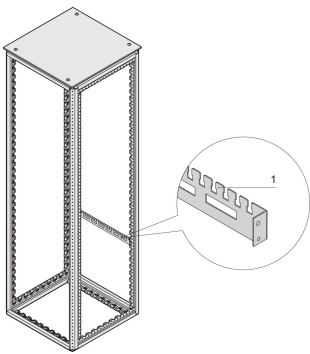

Varistar CP Cable Support Rail for Cabinet Width

Varistar CP horizontal cable support rail in the cabinet width. Mounted directly at the frame.

CERTIFICATIONS

CARACTERISTICI

For cable shells (bottom row) and for cable ties, resp. Velcro (top row)

For cable ducting in rear area of cabinet

SPECIFICAȚII

Material: Oțel

Product Type: Support Rail

Table 1/2

Număr de catalog	Width	Package Quantity	Color	Color Code	Finish	Length
21236-093	600mm	2	Black Grey	RAL 7021	Vopsit Pulbere	550mm
23130-312	800mm	2	Black Grey	RAL 7021	Vopsit Pulbere	750mm