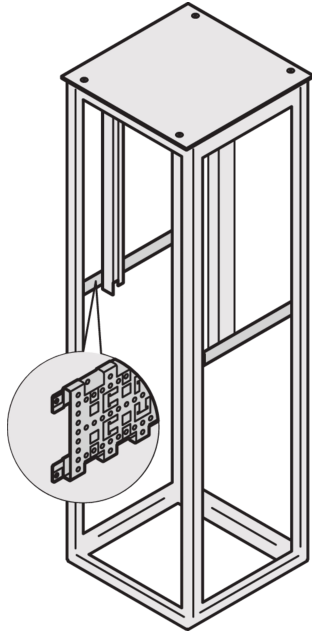

Varistar CP Depth Member

Horizontal depth member in the cabinet depth. Mounted directly at the Varistar CP frame for cable management, increased frame stiffness and additional fixing points.

CERTIFICATIONS

CARACTERISTICI

Cable routing facilitated using cable ties and cable eyes, required for recessed shelf

St, 1.5 mm, finish AlZn

SPECIFICAȚII

Height:	135mm
Product Type:	Bracket
Material:	Oțel
Works With:	Varistar CP

Table 1/1

Număr de catalog	Depth	Package Quantity	Finish	Rack Height	Package Unit
23130-081	600mm	2	Aluminum-Zinc Plated	3U	Pair
23130-083	900mm	2	Aluminum-Zinc Plated	3U	Pair
23130-084	1000mm	2	Aluminum-Zinc Plated	3U	Pair
23130-364	1100mm	2	Aluminum-Zinc Plated	3U	Pair
23130-082	800mm	2	Aluminum-Zinc Plated	3U	Pair
23130-365	1200mm	2	Aluminum-Zinc Plated	3U	Pair